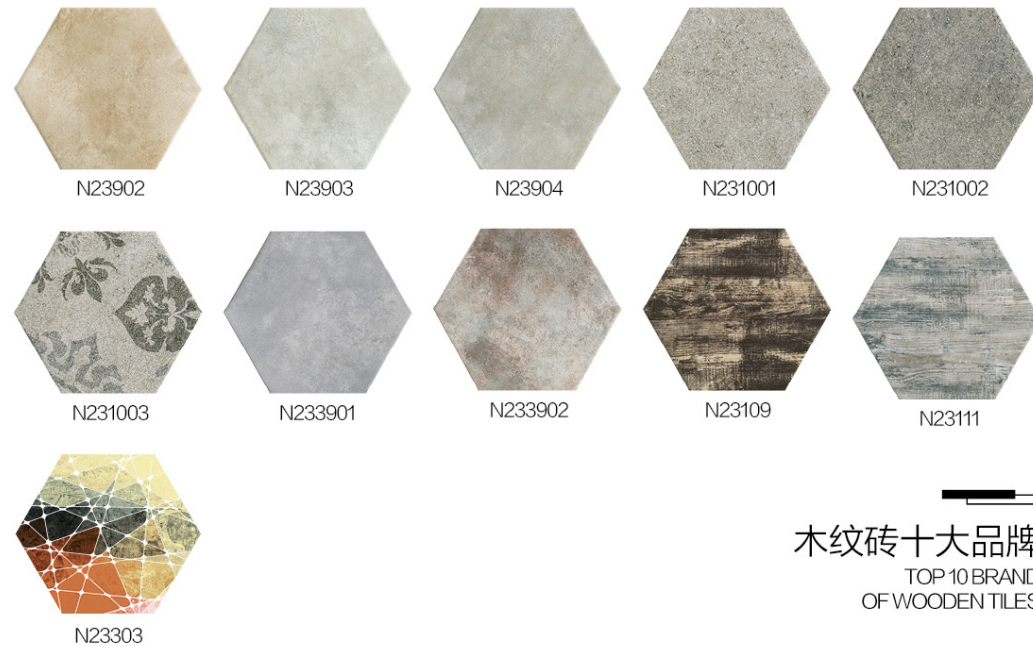

derived from nature of wood
[源于木材的自然]

WOOD GRAIN BRICK

木纹砖十大品牌
TOP 10 BRAND
OF WOODEN TILES

L12207

L122016

L122021

L122022

L122023

N41208

N412511

N412184+S

N6153058+S

WOOD GRAIN BRICK

200X230MM
六角总汇

Derived from natural

木纹砖十大品牌
TOP 10 BRAND
OF WOODEN TILES